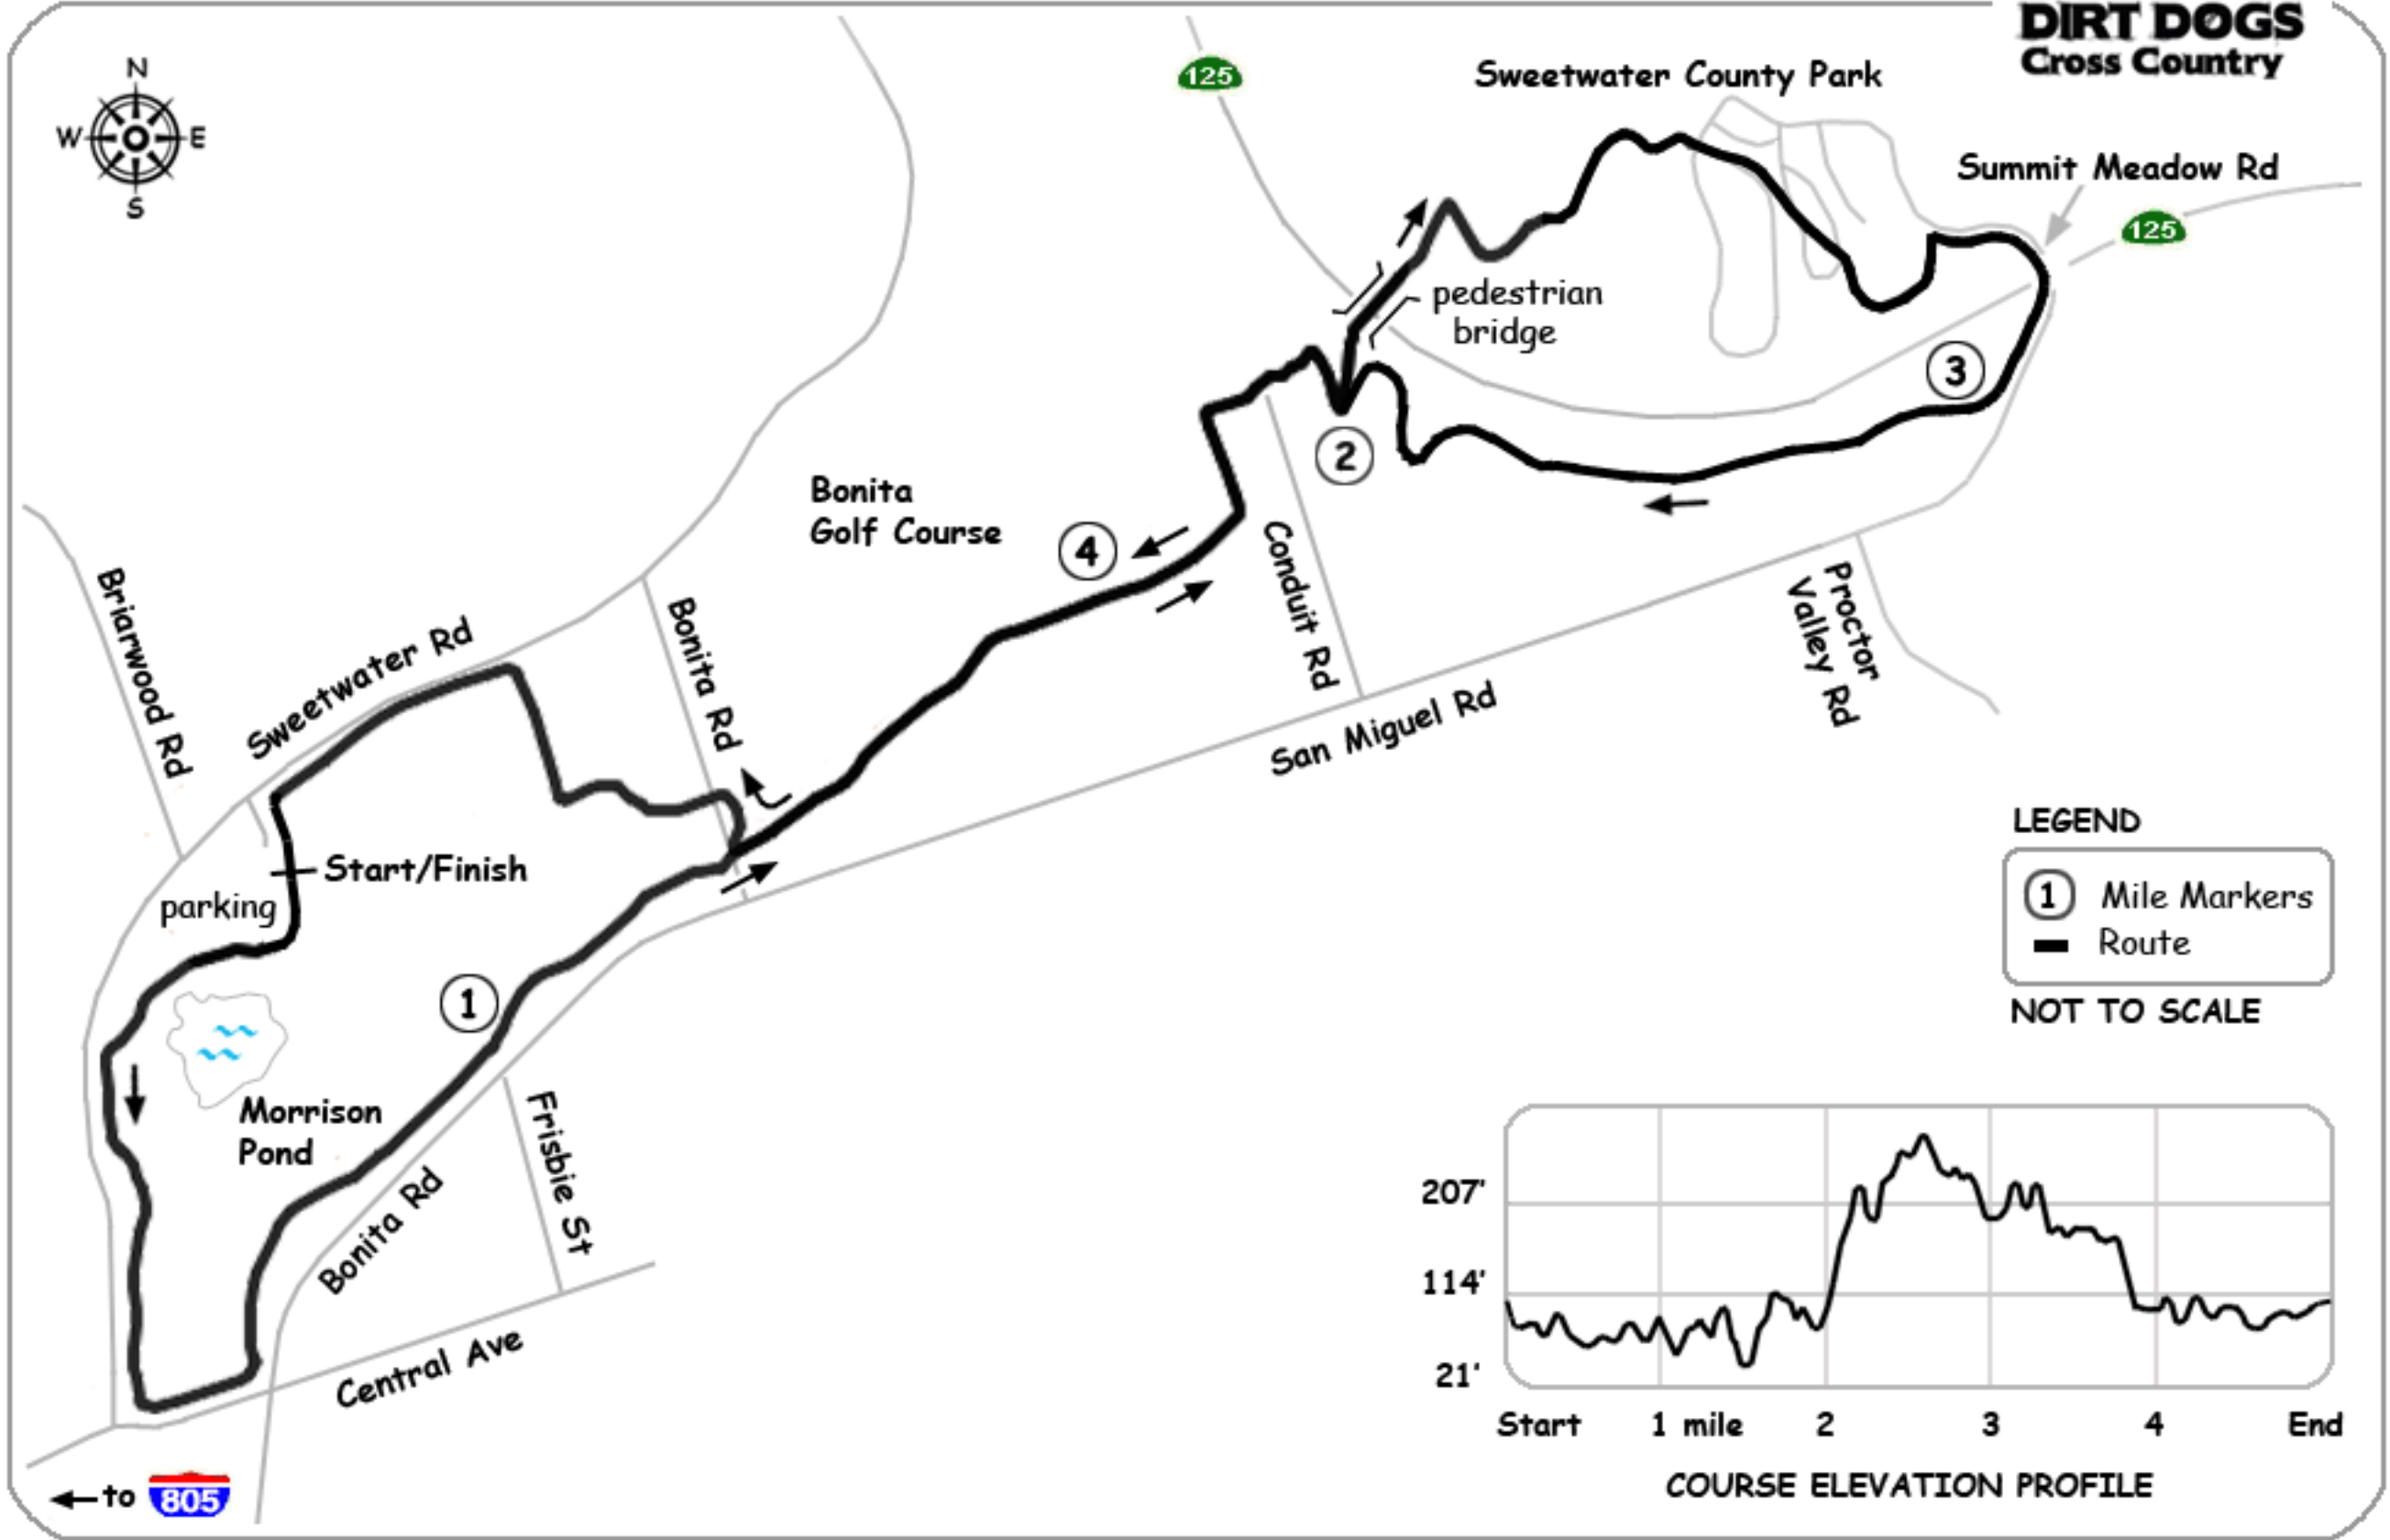

BONITA ROAD RUNNERS

Bonita Stampede 8K Rohr Park, Bonita

DIRT DOGS
Cross Country

LEGEND

- ① Mile Markers
- Route

NOT TO SCALE