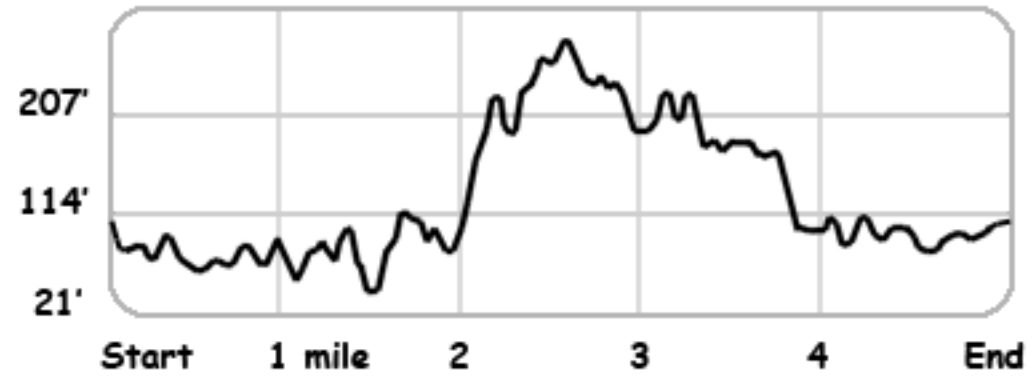

BONITA ROAD RUNNERS

Bonita Stampede 8K Rohr Park, Bonita

DIRT DOGS
Cross Country

LEGEND

- ① Mile Markers
- Route

NOT TO SCALE

COURSE ELEVATION PROFILE