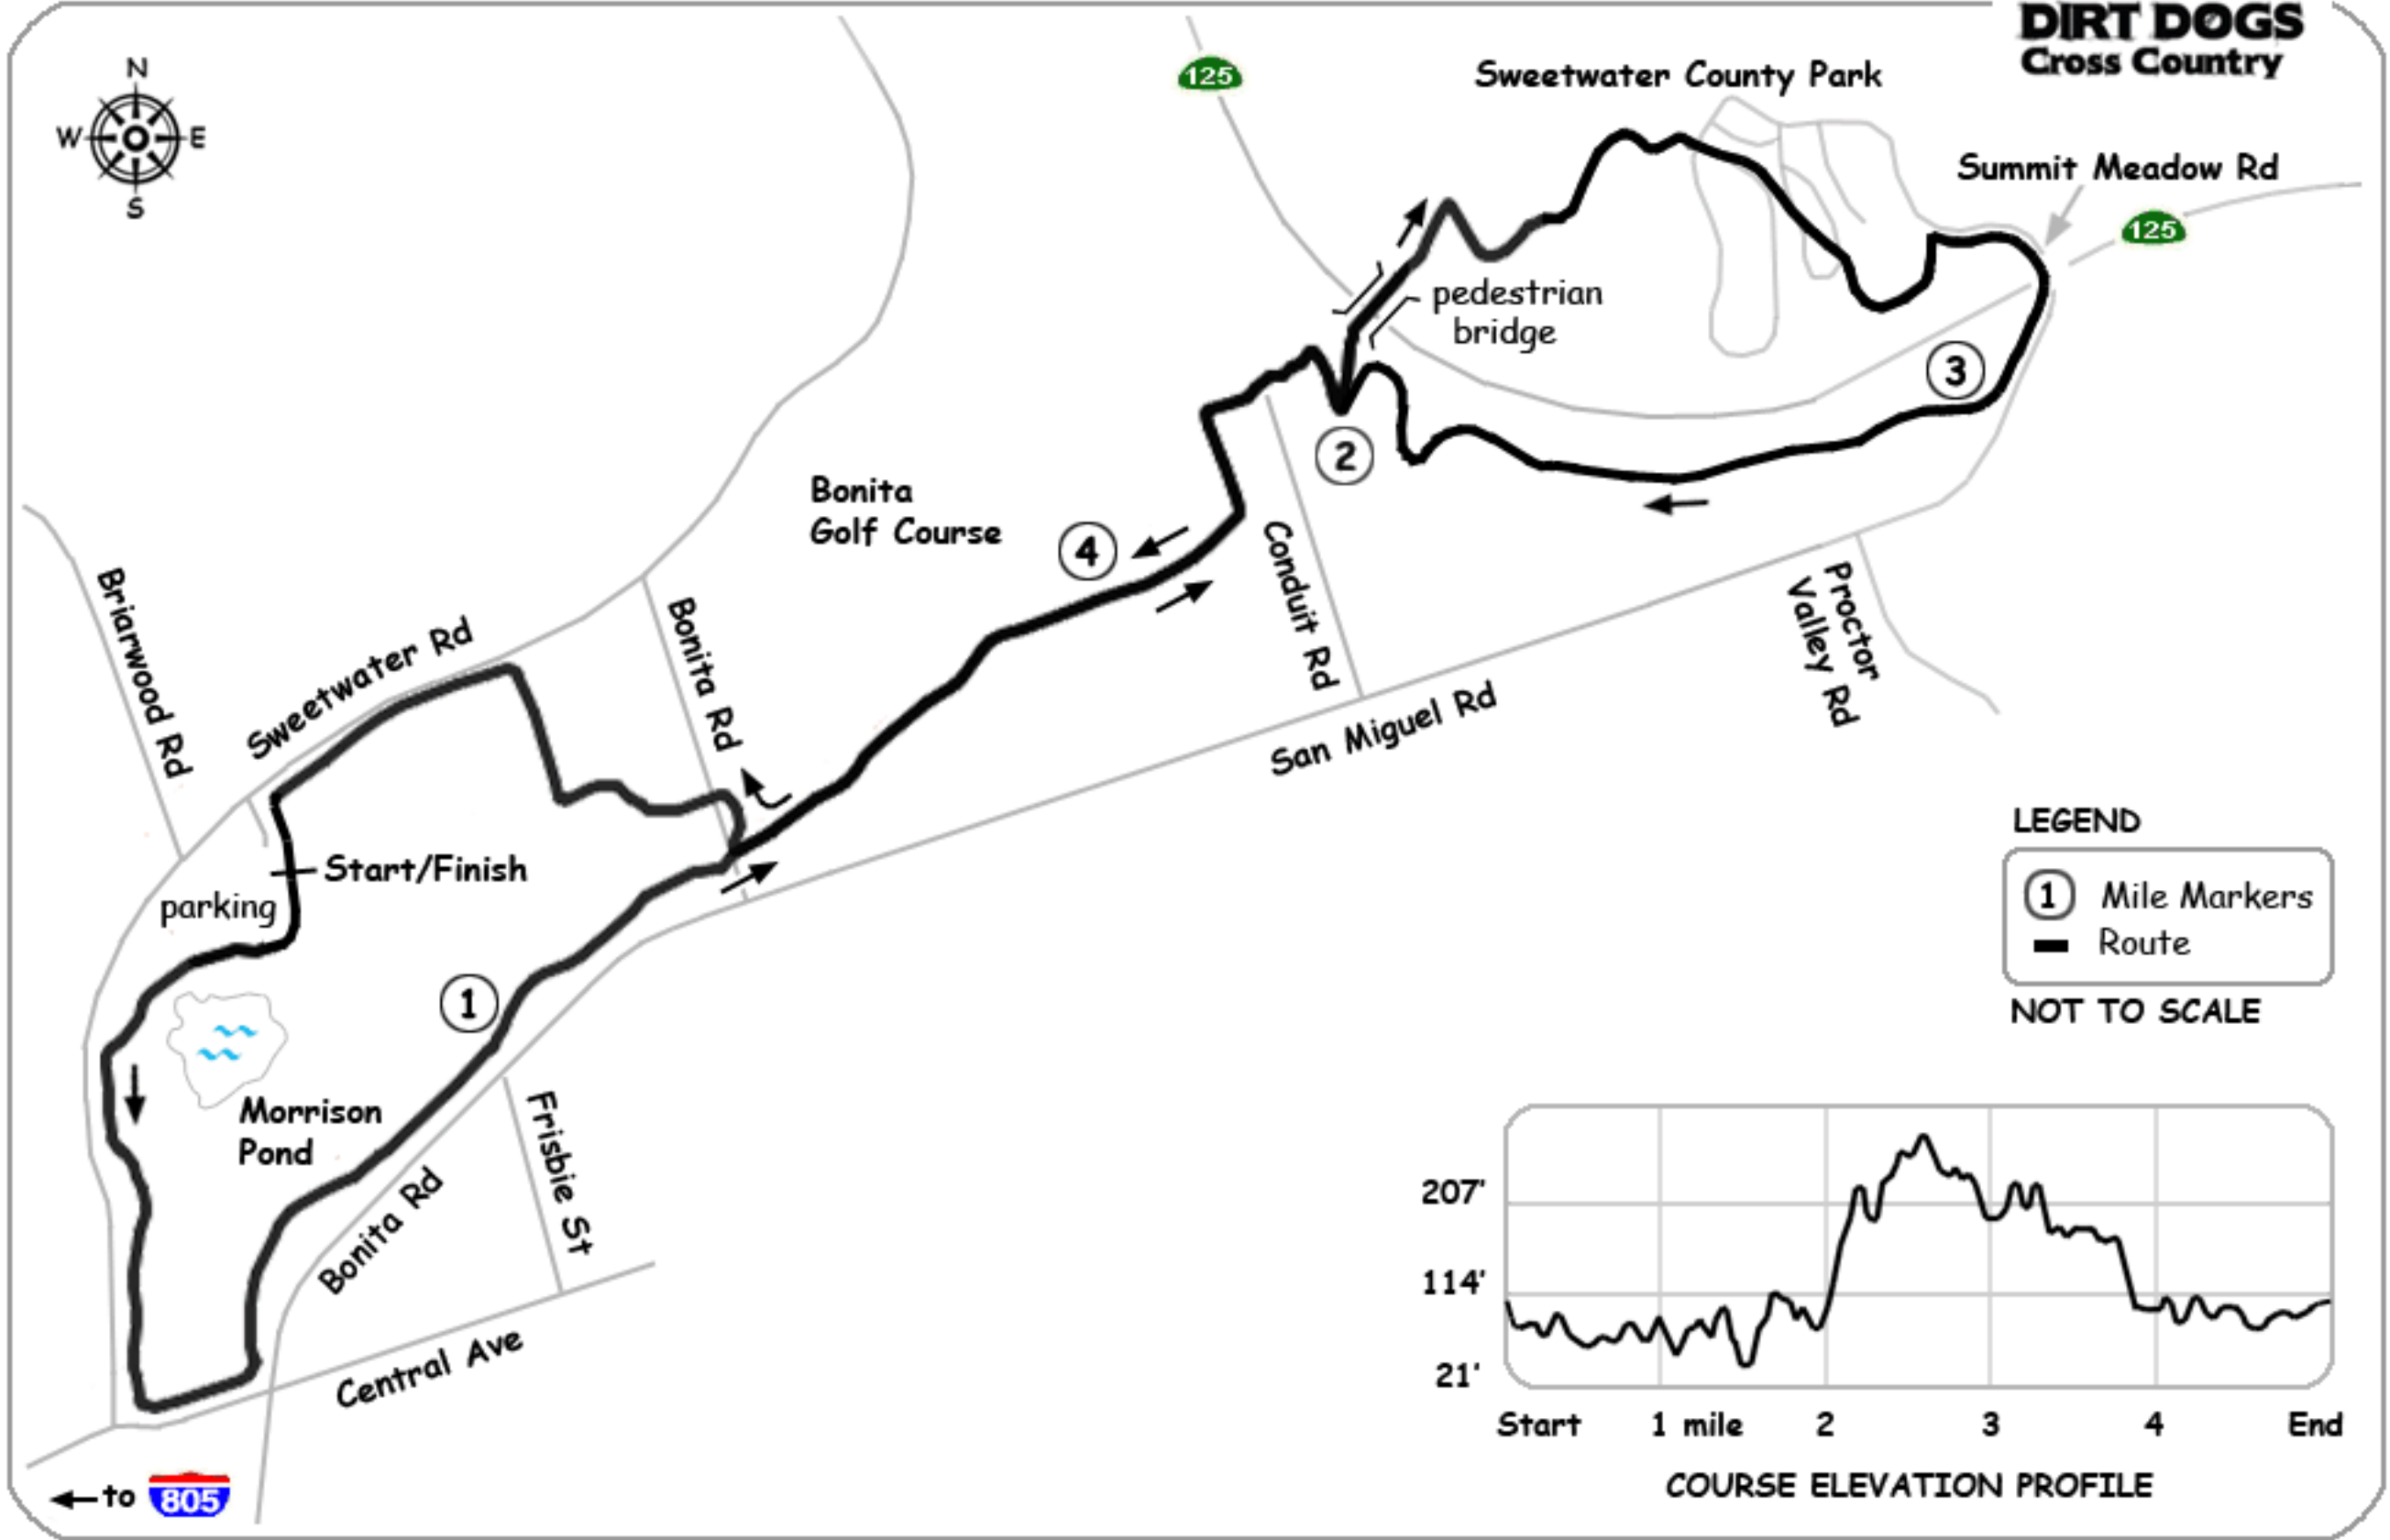

BONITA ROAD RUNNERS

Bonita Stampede 8K Rohr Park, Bonita

DIRT DOGS
Cross Country

LEGEND

- ① Mile Markers
- Route

NOT TO SCALE

COURSE ELEVATION PROFILE